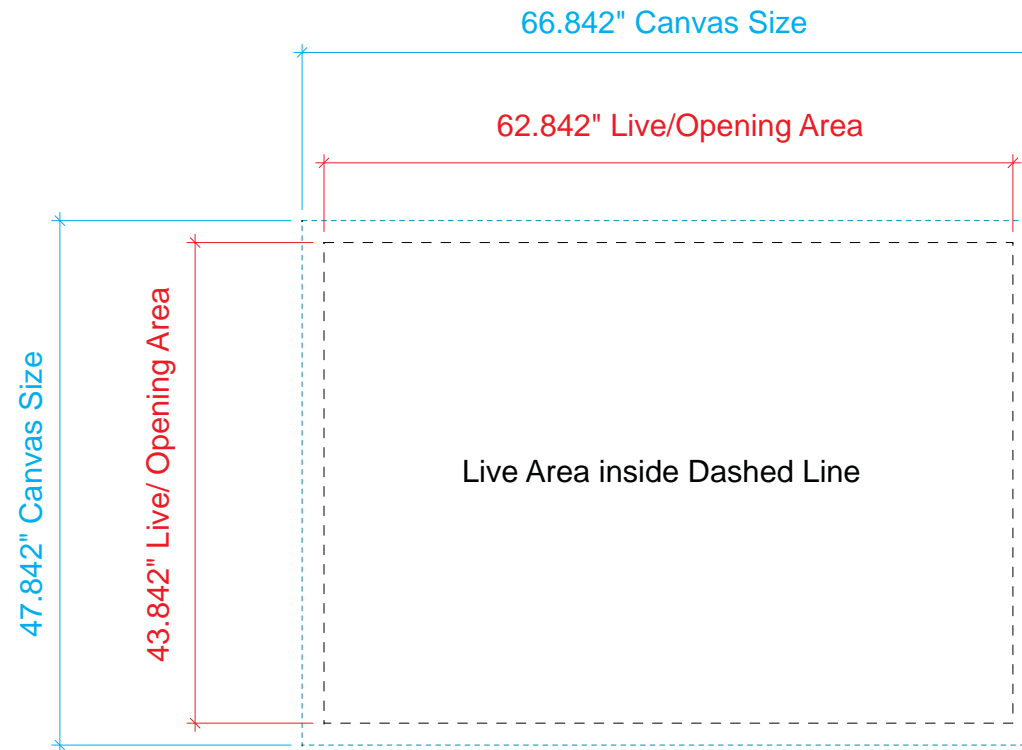

Backwall Graphic Dimensions

- Silicon Edge Graphics
- Extend background color or image to fill canvas area for extra bleed
- Mural dimensions available upon request

Product Name: VK-1850
Process: HD - SEG
Material: Poly Knit 9
Effective Date: 7/3/2012

Canvas Size (include 2" bleed): 66.842" x 47.842"
Print/Final Size: 63.904"w x 44.904"h
Live Area: 62.842"w x 43.842"h

NOTE: Graphic files must be @ 150 dpi Finished Size.
DO NOT send Flattened Files. Production can not manipulate the content, proportion or color of these files.